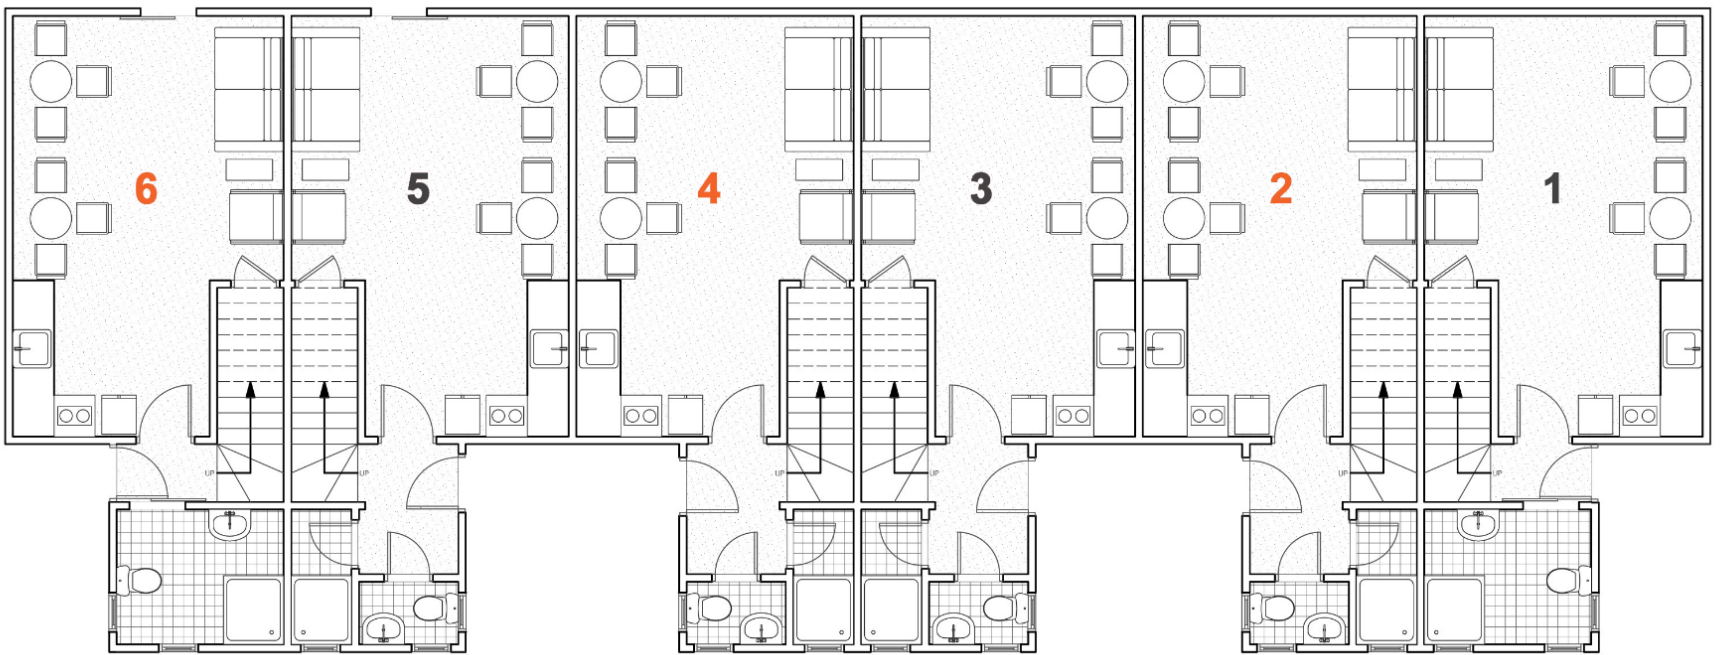

»» *El* ««
RANCHO
BAKERS LODGE
 Sleeps 42 people

UPPER FLOOR PLAN.

LOWER FLOOR PLAN.

PLEASE FILL IN THE NAMES OF THE PEOPLE ALLOCATED TO THESE UNITS

UNIT 1 **DISABLED BATHROOM**

Single 1: _____

Single 2: _____

Single 3: _____

King 4: _____

UNIT 2

Single 1: _____

Single 2: _____

Single 3: _____

King 4: _____

UNIT 3