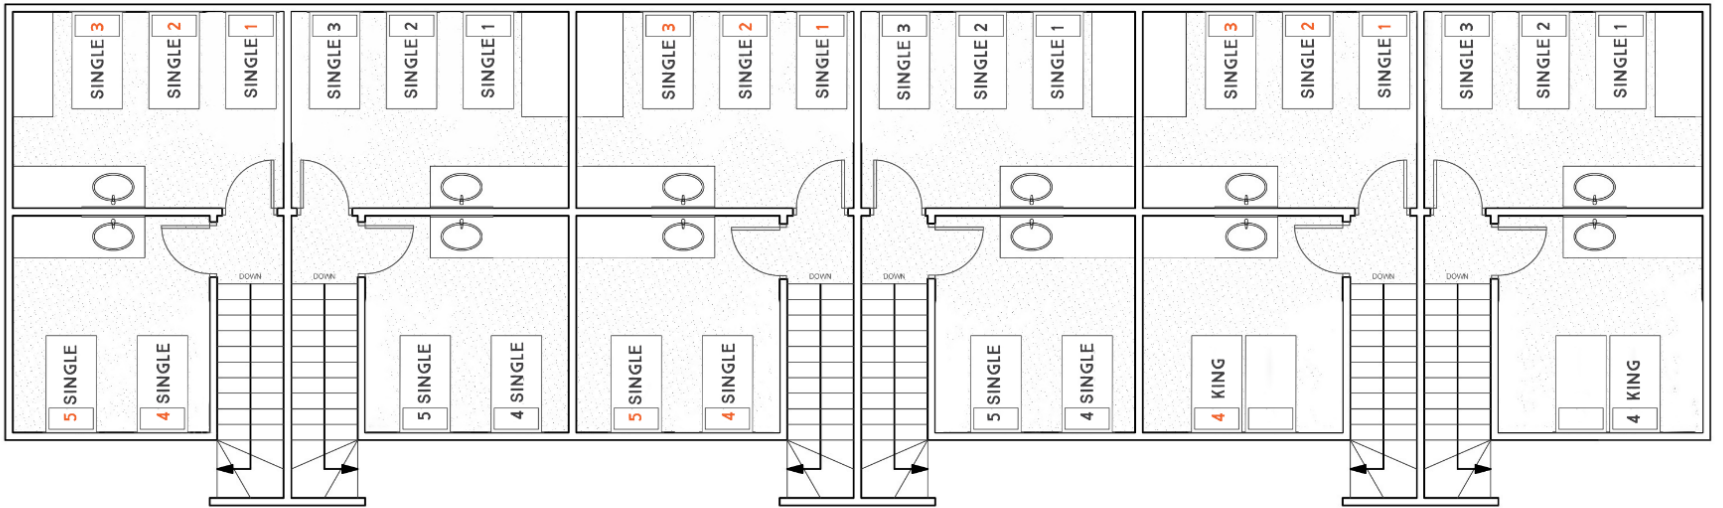

»» *El* ««
RANCHO
BAKERS LODGE
 Sleeps 42 people

UPPER FLOOR PLAN.

LOWER FLOOR PLAN.

PLEASE FILL IN THE NAMES OF THE PEOPLE ALLOCATED TO THESE UNITS

UNIT 1 **DISABLED BATHROOM**

Single 1: _____

Single 2: _____

Single 3: _____

King 4: _____

UNIT 2

Single 1: _____

Single 2: _____

Single 3: _____

King 4: _____

UNIT 3

Single 1: _____

Single 2: _____

Single 3: _____

Single 4: _____

Single 5: _____

UNIT 4

Single 1: _____

Single 2: _____